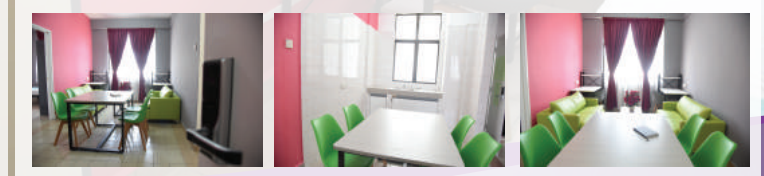

Murni
■ DELUXE