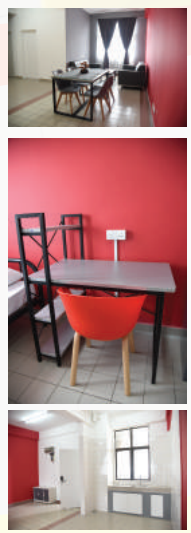

## PUTRAJAYA CAMPUS ACCOMMODATION

UNITEN apartments for students are managed by the Accommodation Unit. Every unit consists of a living area, dining area, study area, balcony, shower room and toilet.

[www.uniten.edu.my](http://www.uniten.edu.my)

Cendekiawan  
**■ PREMIUM**

Murni  
**■ PREMIUM**

Cendekiawan  
**■ DELUXE**

Murni  
**■ DELUXE**

**Fully Furnished :**

- \* Air Conditioner NEW!
- \* Water Heater NEW!
- \* Fridge NEW!
- Bed & Mattress NEW!
- Study Table & Chair NEW!
- Sofa NEW!
- Bathroom & Toilet NEW!
- Kitchen Cabinet NEW!
- Dining Table NEW!
- Digital Door Lockset NEW!
- Curtin NEW!
- Book Shelf
- Energy Saving Lighting
- Ceiling Fan
- Wardrobe